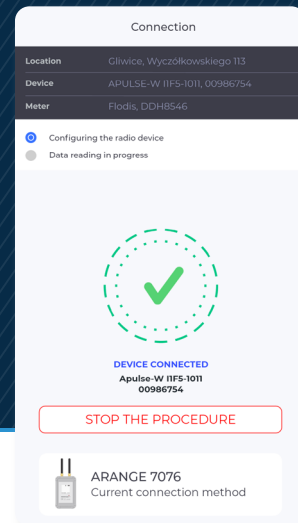

MOBILE APPLICATION

REVOLUTIONIZE YOUR IoT DEVICE MANAGEMENT

Effortlessly monitor, install, configure, and sync your IoT devices. Collect accurate readouts, and streamline data synchronization.

FULL CONTROL AT YOUR FINGERTIPS

Experience seamless data collection and BLE on-site operations with the SITA mobile application. enjoy a flawless user experience and effortless diagnostics. All at your fingertips, with no need for visual contact with your IoT device!

GET MORE OUT OF YOUR ASSETS

- manage locations, IoT devices and meters
- create tasks for fitters

INSTALL WITH EASE

- simply click 'Install' and enter or scan the web service address

USE VARIOUS CONNECTION METHODS