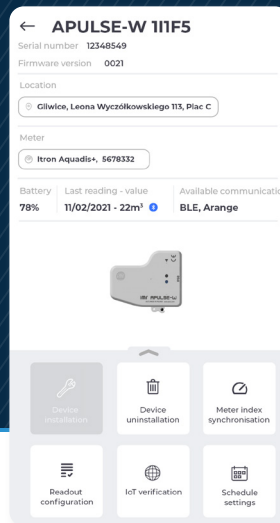

MOBILE APPLICATION

REVOLUTIONIZE YOUR IoT DEVICE MANAGEMENT

Effortlessly monitor, install, configure, and sync your IoT devices. Collect accurate readouts, and streamline data synchronization.

FULL CONTROL AT YOUR FINGERTIPS

Experience seamless data collection and BLE on-site operations with the SITA mobile application. enjoy a flawless user experience and effortless diagnostics. All at your fingertips, with no need for visual contact with your IoT device!

GET MORE OUT OF YOUR ASSETS

- manage locations, IoT devices and meters
- create tasks for fitters

INSTALL WITH EASE

- simply click 'Install' and enter or scan the web service address

USE VARIOUS CONNECTION METHODS