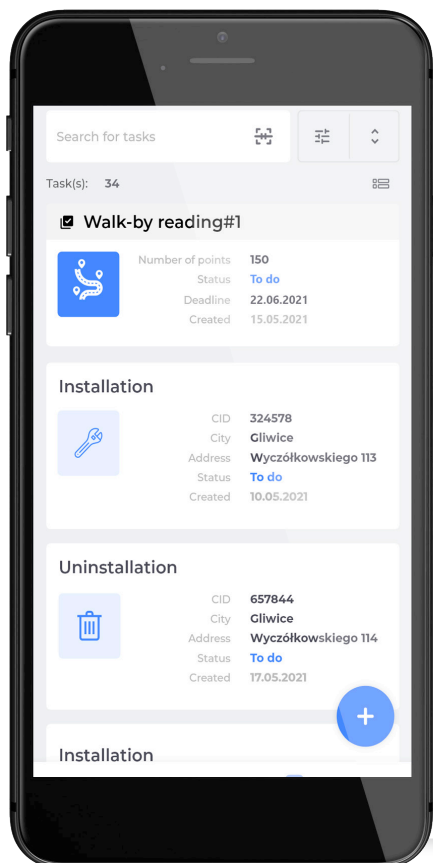

MOBILE APPLICATION

REVOLUTIONIZE YOUR IoT DEVICE MANAGEMENT

Effortlessly monitor, install, configure, and sync your IoT devices. Collect accurate readouts, and streamline data synchronization.

FULL CONTROL AT YOUR FINGERTIPS

Experience seamless data collection and BLE on-site operations with the SITA mobile application. enjoy a flawless user experience and effortless diagnostics. All at your fingertips, with no need for visual contact with your IoT device!

GET MORE OUT OF YOUR ASSETS

- manage locations, IoT devices and meters
- create tasks for fitters

INSTALL WITH EASE

- simply click 'Install' and enter or scan the web service address

USE VARIOUS CONNECTION METHODS